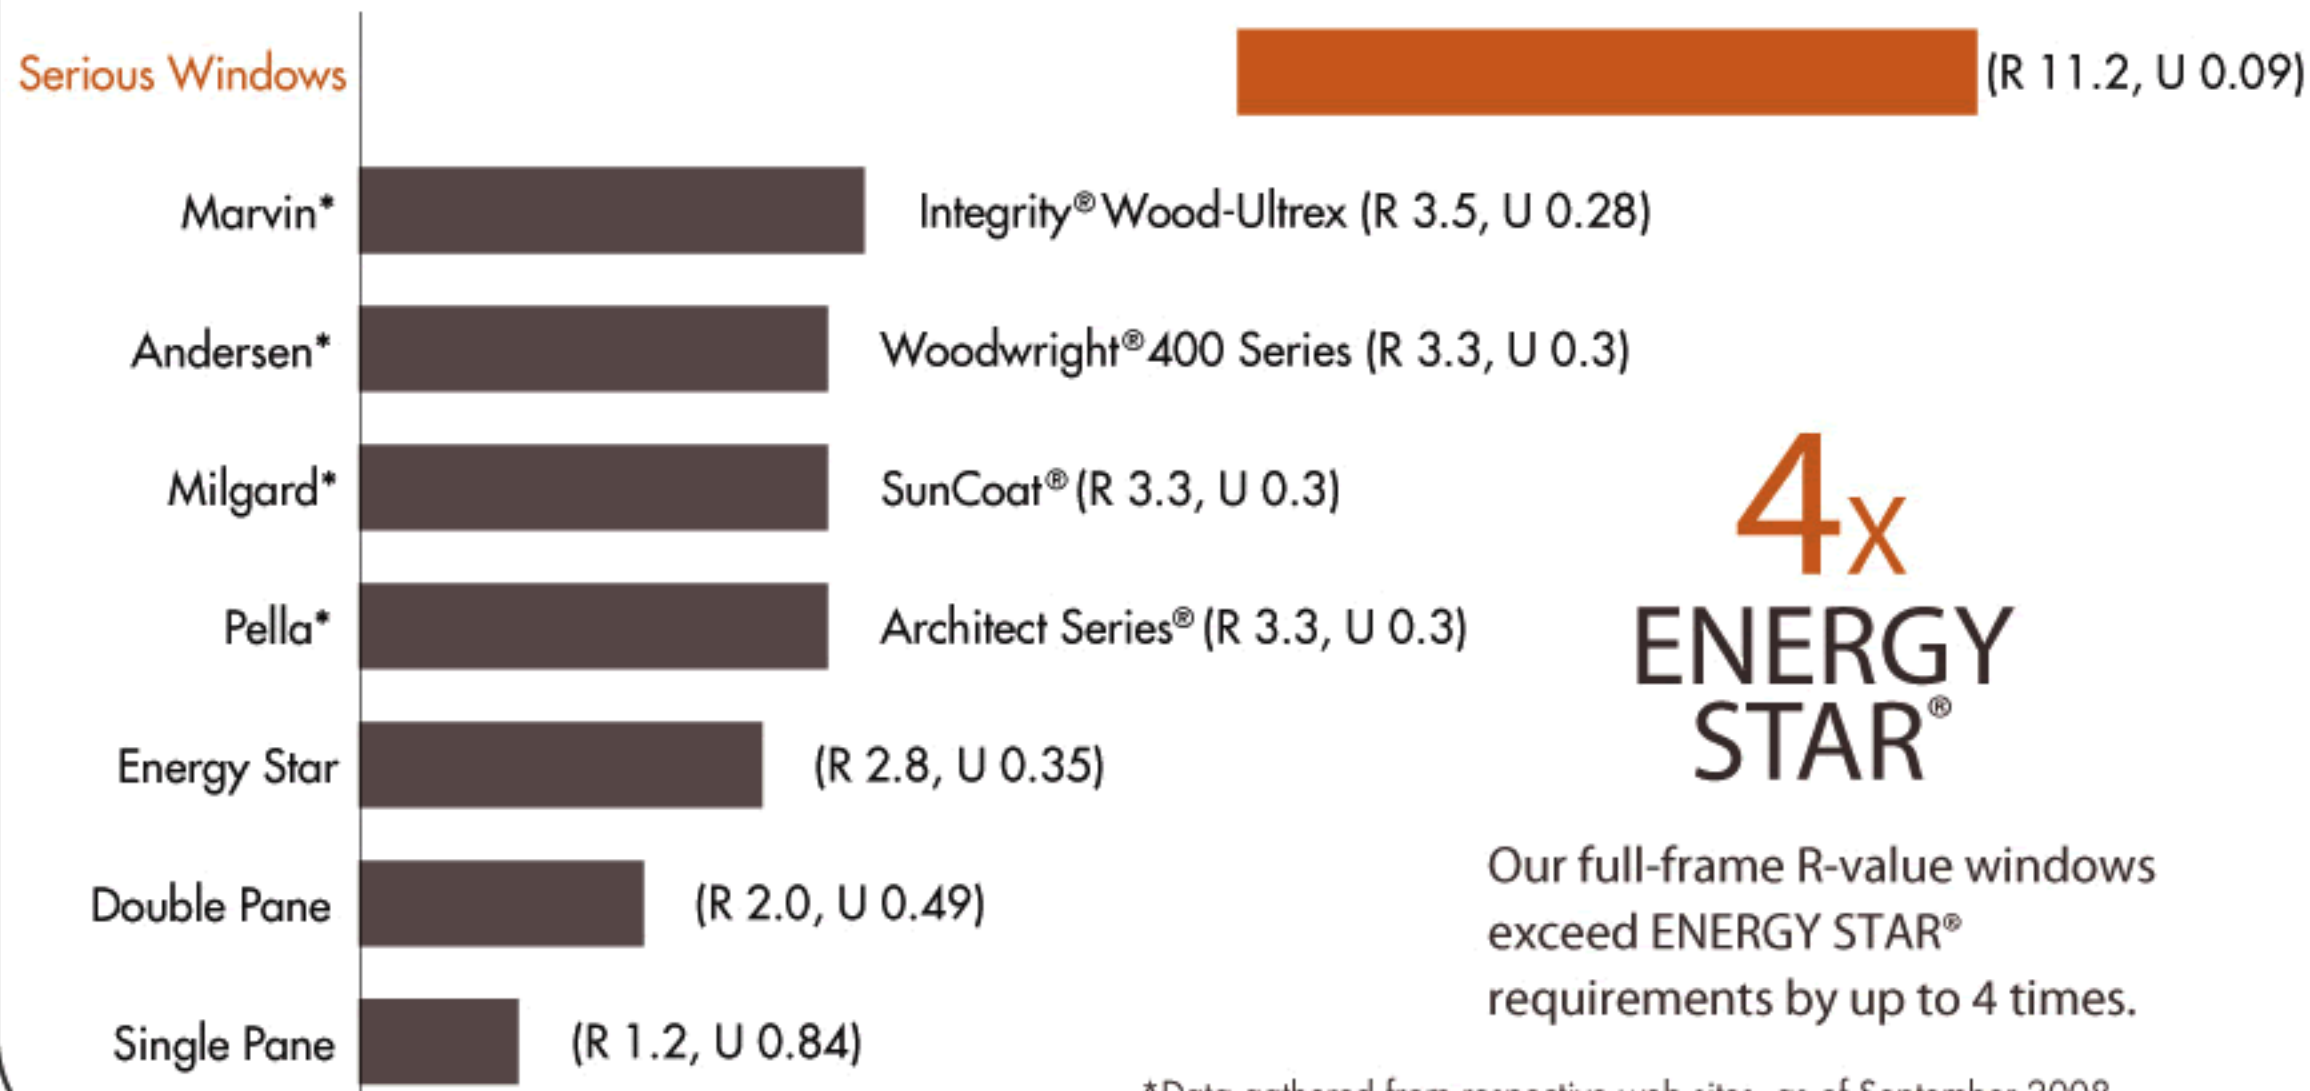

Serious Windows Outperform All Major Brands

Full-frame R-value windows from R 5.0 – R 11.0

4x
ENERGY STAR®

Our full-frame R-value windows exceed ENERGY STAR® requirements by up to 4 times.

*Data gathered from respective web sites, as of September 2008